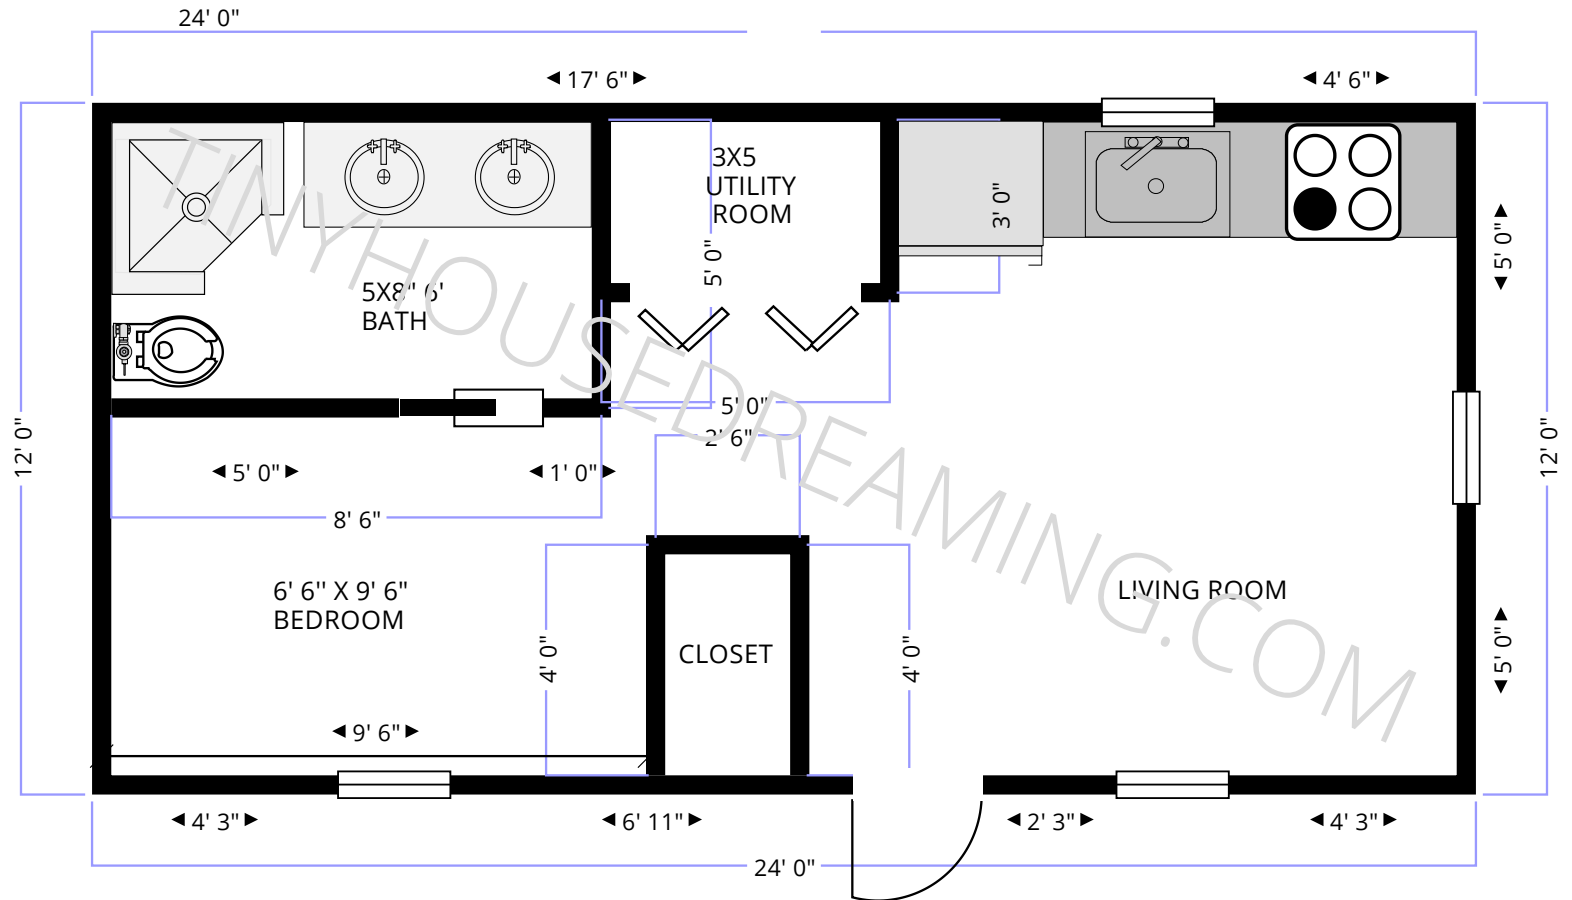

THE BUNGALOW 12X24 1 BED 1 BATH

**WE CAN USE THIS FLOOR PLAN IN ANY OTHER MODEL **WE CAN ALSO ADJUST TO FIT BUILDINGS IN OTHER SIZES

**IF YOU LIKE THE BUILDING BUT NOT THE FLOOR PLAN WE CAN DESIGN YOURS FROM SCRATCH!