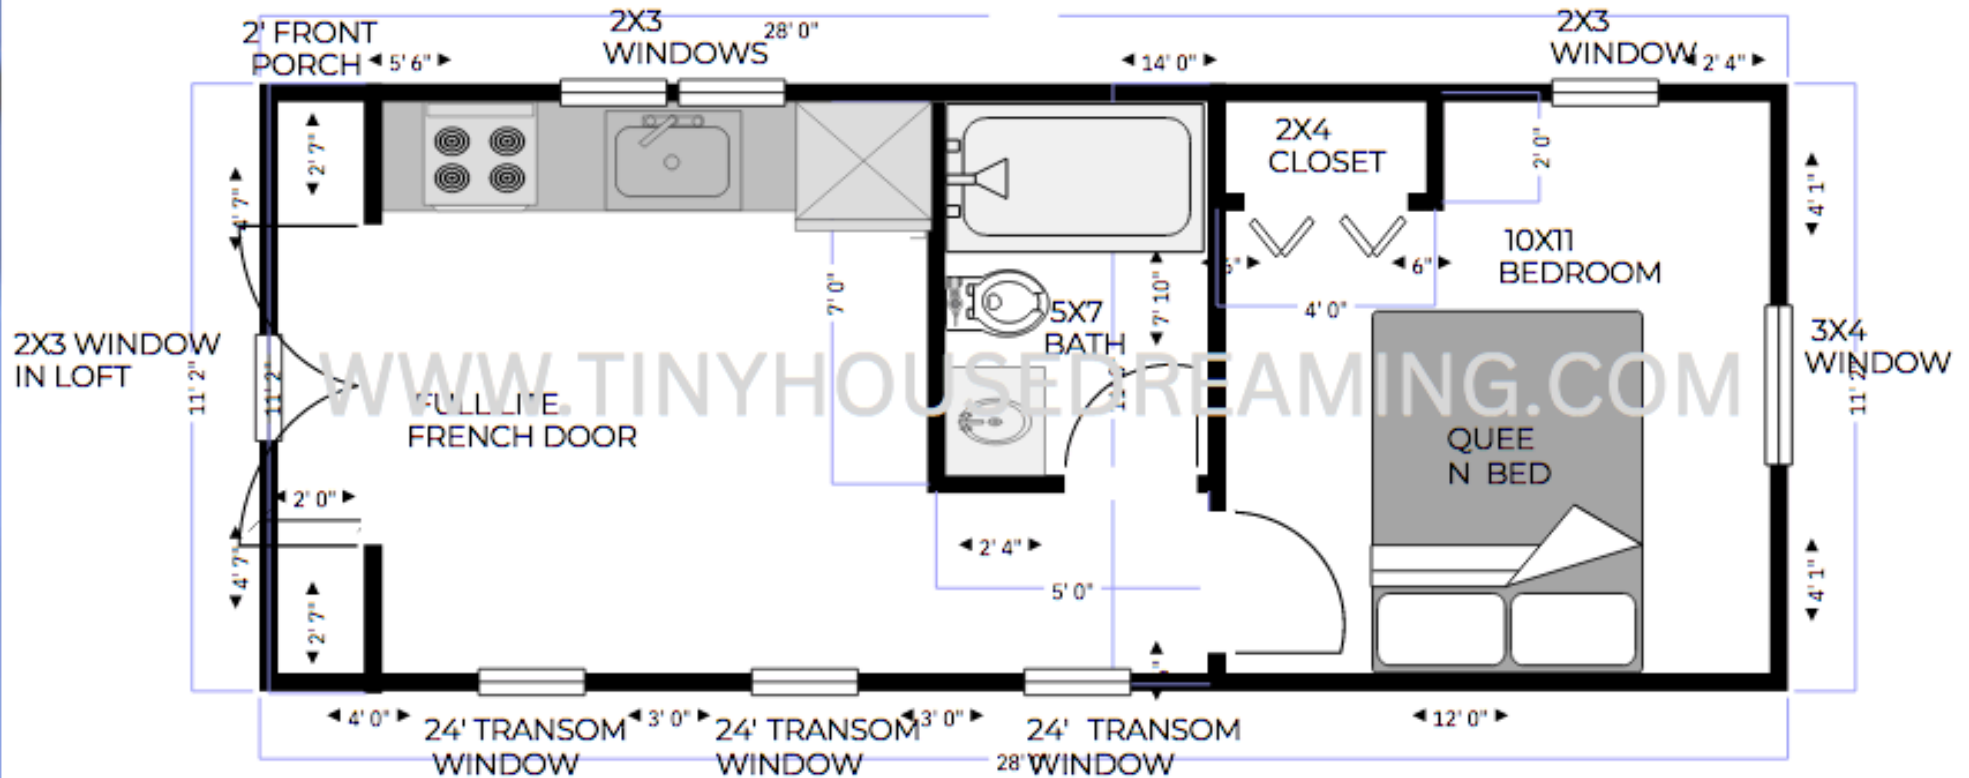

THE REMINGTON 12x28 1 BED 1 BATH

**WE CAN USE THIS FLOOR PLAN IN ANY OTHER MODEL **WE CAN ALSO ADJUST TO FIT BUILDINGS IN OTHER SIZES **IF YOU LIKE THE BUILDING BUT NOT THE FLOOR PLAN WE CAN DESIGN YOURS FROM SCRATCH!