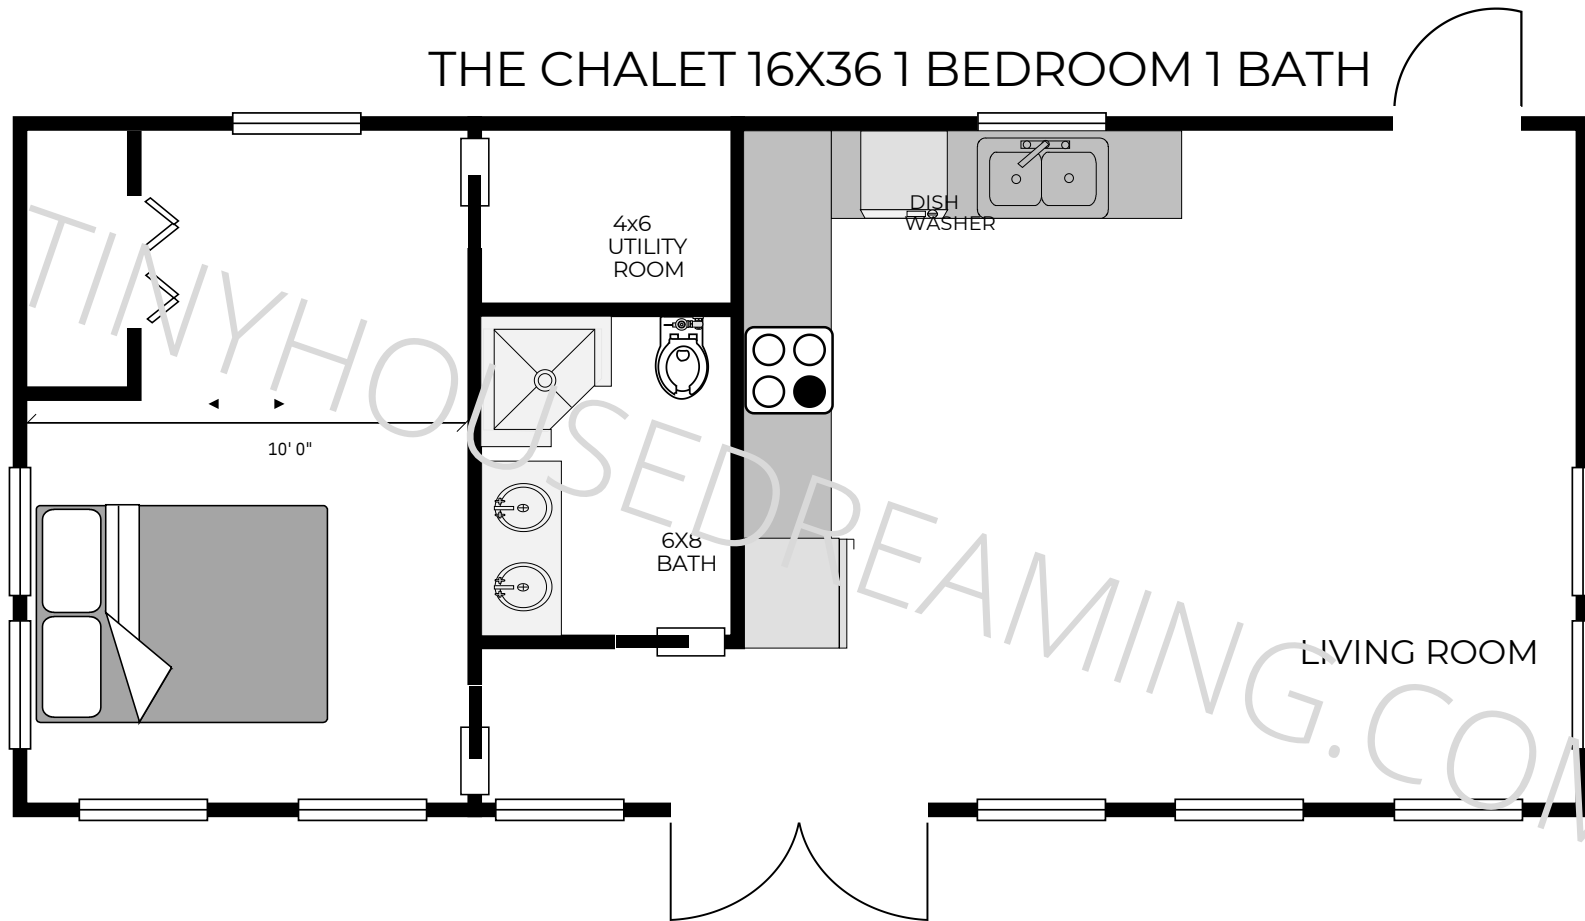

THE CHALET 16X36 1 BEDROOM 1 BATH

**WE CAN USE THIS FLOOR PLAN IN ANY OTHER MODEL **WE CAN ALSO ADJUST TO FIT BUILDINGS IN OTHER SIZES

**IF YOU LIKE THE BUILDING BUT NOT THE FLOOR PLAN WE CAN DESIGN YOURS FROM SCRATCH!