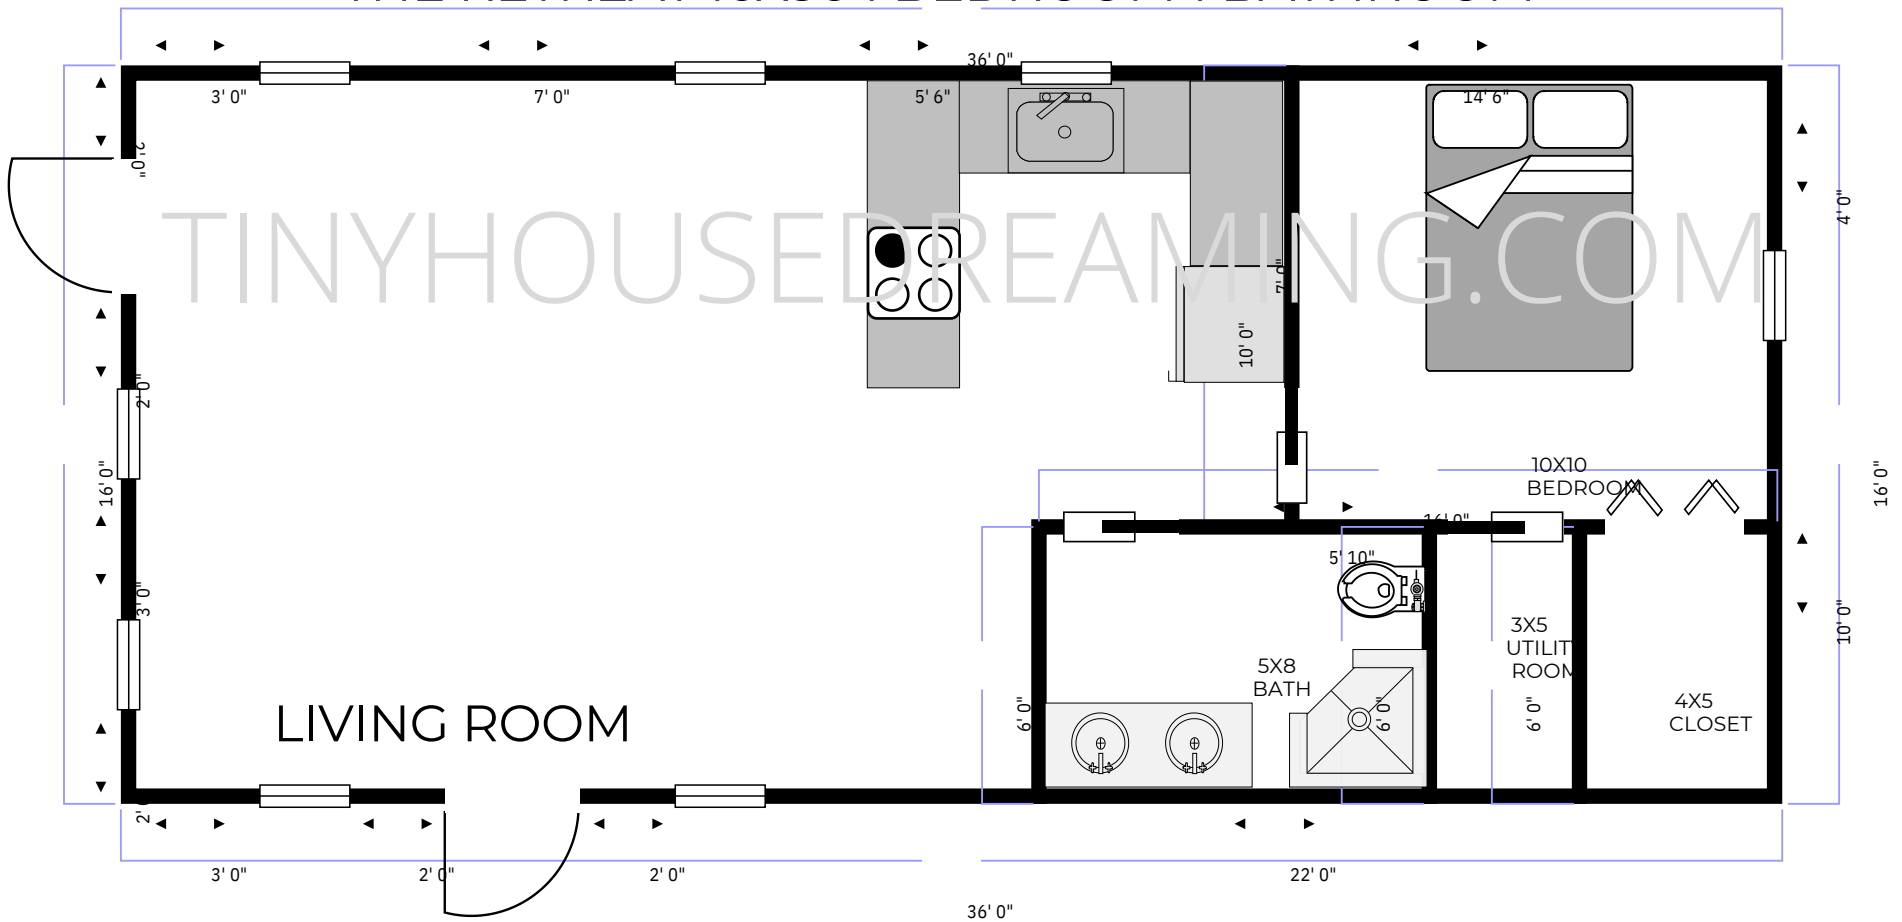

# THE RETREAT 16X36 1 BEDROOM 1 BATHROOM

\*\*WE CAN USE THIS FLOOR PLAN IN ANY OTHER MODEL \*\*WE CAN ALSO ADJUST TO FIT BUILDINGS IN OTHER SIZES

\*\*IF YOU LIKE THE BUILDING BUT NOT THE FLOOR PLAN WE CAN DESIGN YOURS FROM SCRATCH!