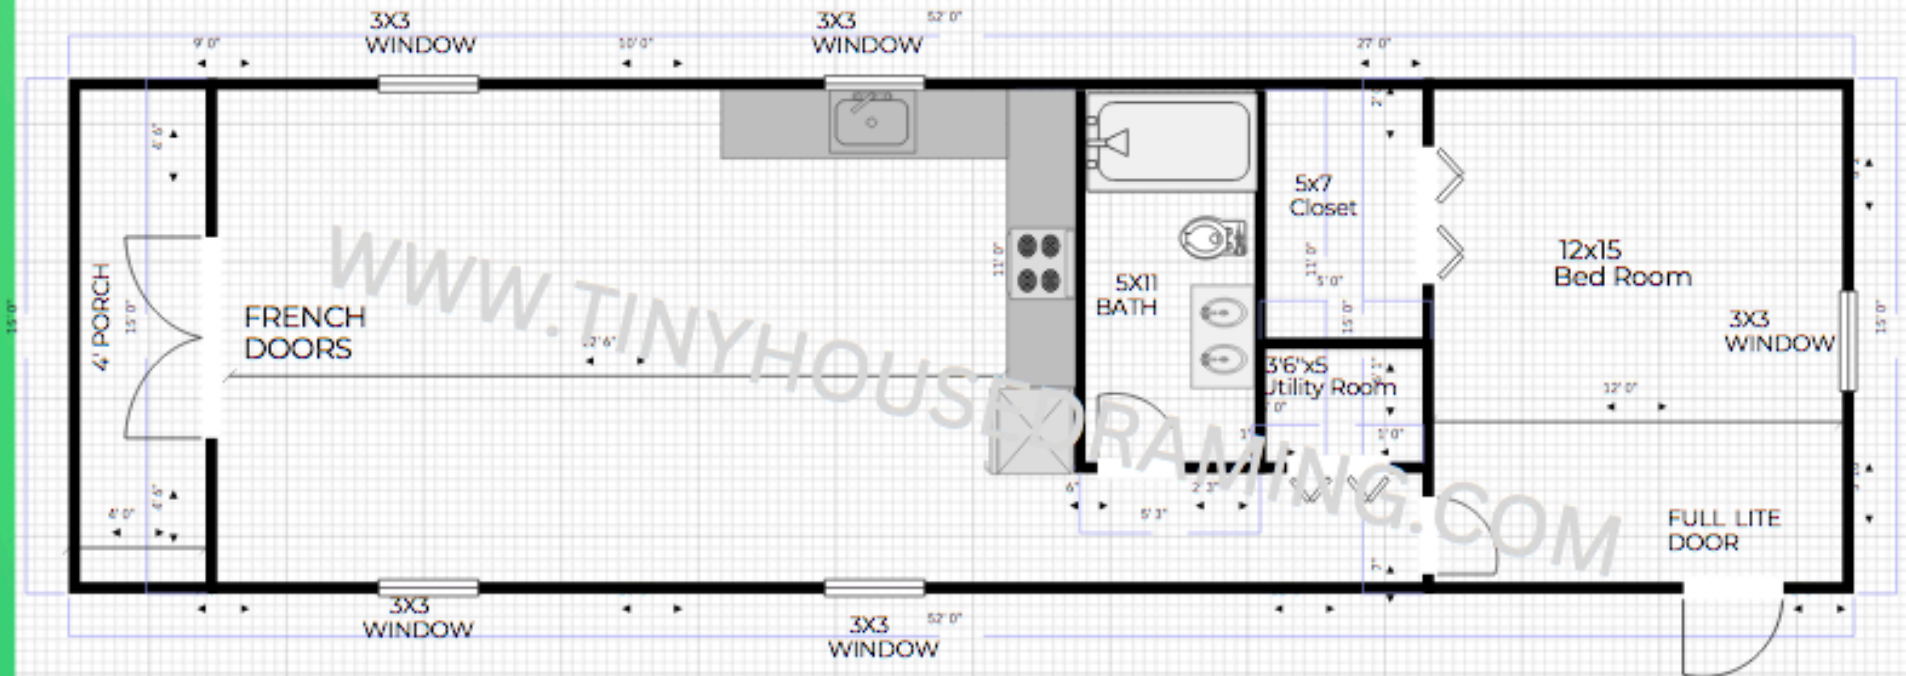

THE SHOTGUN

16X52 1 BEDROOM 1 BATHROOM HOME WITH PORCH

****WE CAN USE THIS FLOOR PLAN IN ANY OTHER 16X40 MODEL**WE CAN ALSO ADJUST TO FIT BUILDINGS IN OTHER SIZES **IF YOU LIKE THE BUILDING BUT NOT THE FLOOR PLAN WE CAN DESIGN YOURS FROM SCRATCH!**