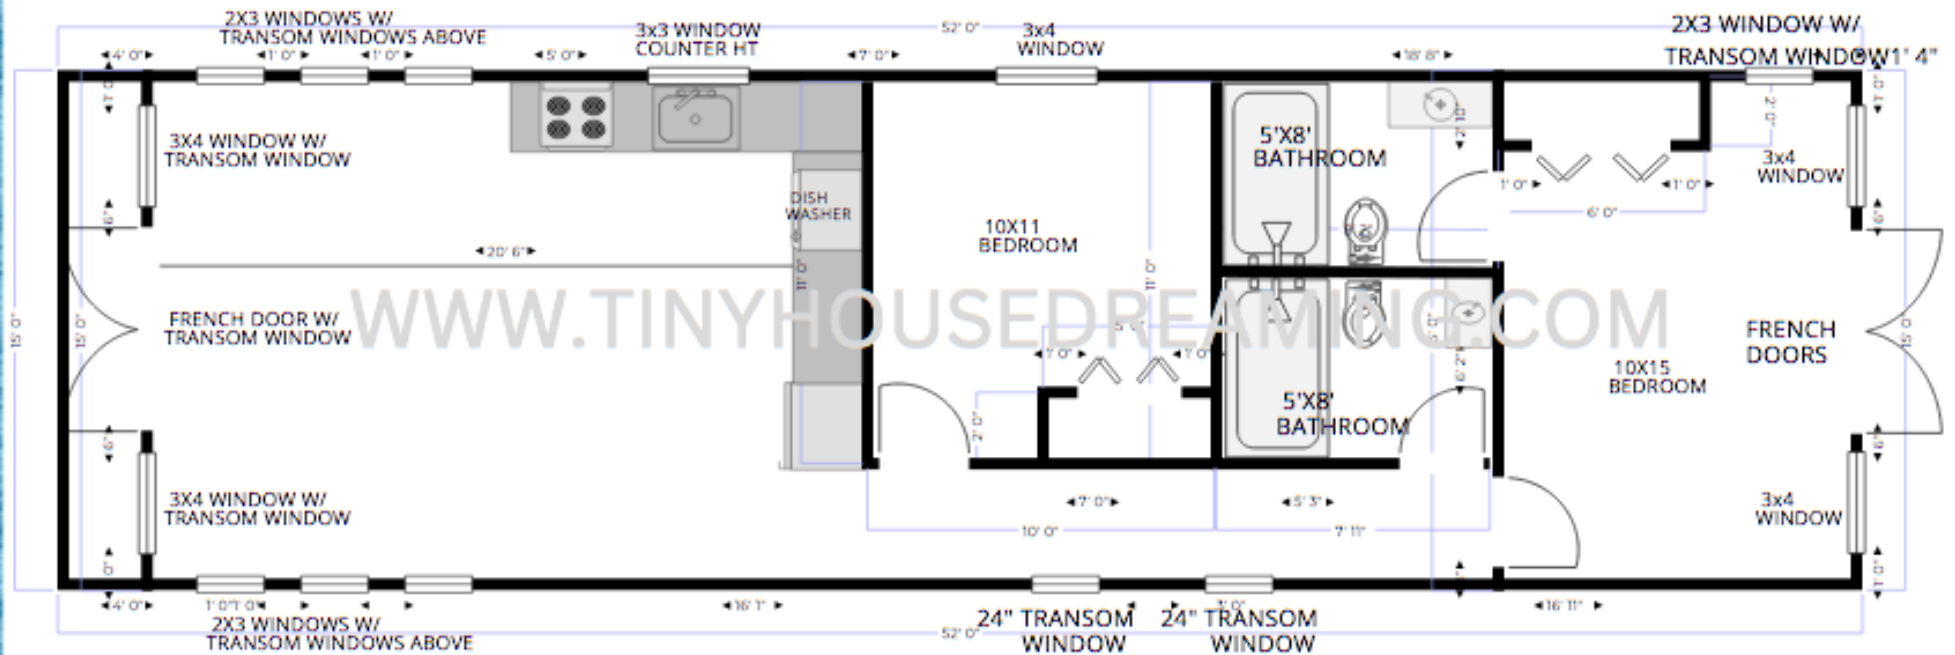

## THE SHORES 16X52 WITH 2 BEDROOMS AND 2 BATHROOMS

**\*\*WE CAN USE THIS FLOOR PLAN IN ANY OTHER MODEL \*\*WE CAN ALSO ADJUST TO FIT BUILDINGS IN OTHER SIZES**

**\*\*IF YOU LIKE THE BUILDING BUT NOT THE FLOOR PLAN WE CAN DESIGN YOURS FROM SCRATCH!**