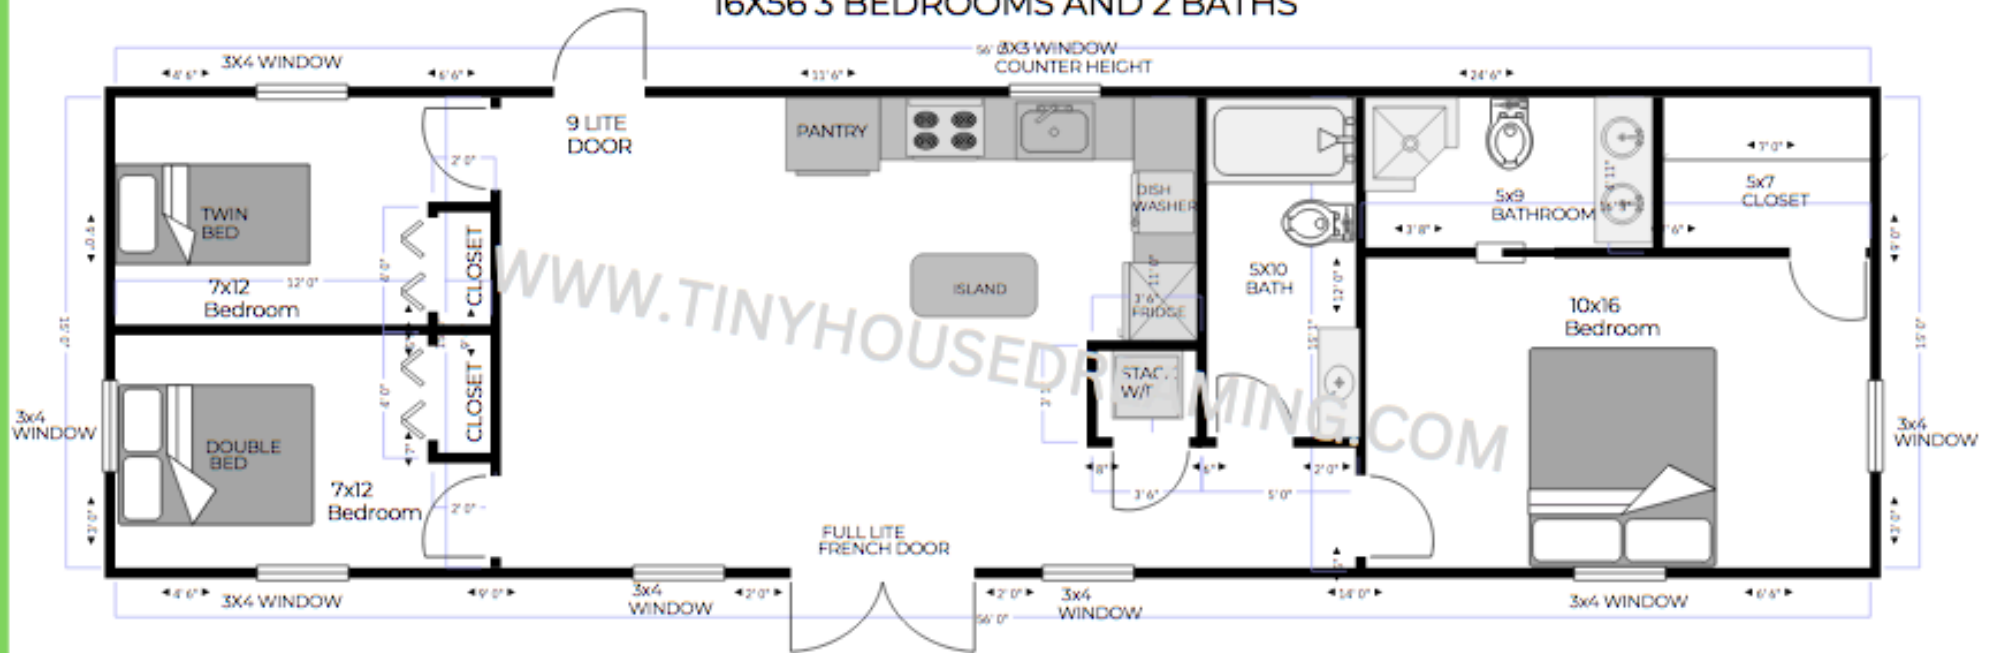

## THE BREEZE 16X56 3 BEDROOMS AND 2 BATHS

\*\*WE CAN USE THIS FLOOR PLAN IN ANY OTHER MODEL \*\*WE CAN ALSO ADJUST TO FIT BUILDINGS IN OTHER SIZES

\*\*IF YOU LIKE THE BUILDING BUT NOT THE FLOOR PLAN WE CAN DESIGN YOURS FROM SCRATCH!