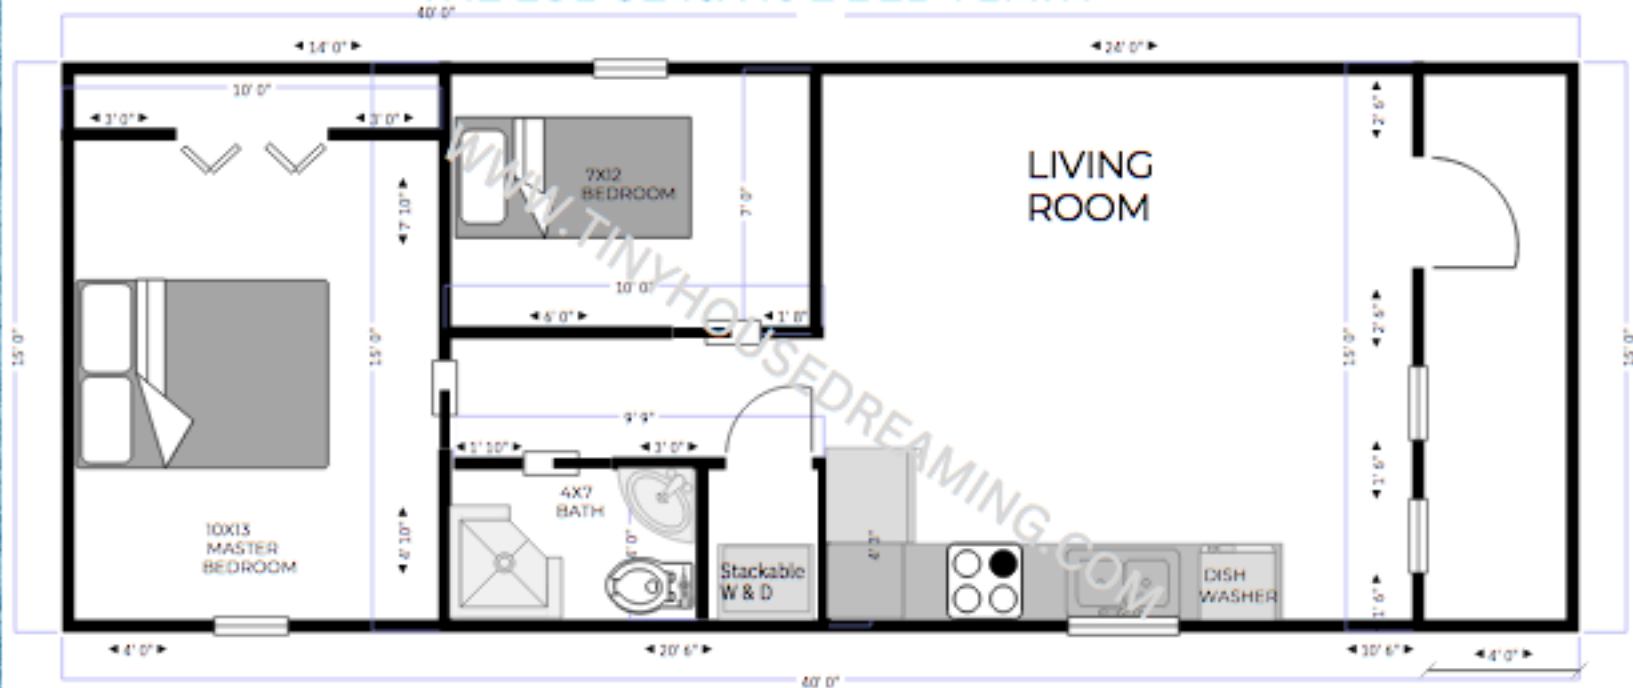

THE LODGE 16X40 2 BED 1 BATH

**WE CAN USE THIS FLOOR PLAN IN ANY OTHER MODEL **WE CAN ALSO ADJUST TO FIT BUILDINGS IN OTHER SIZES

**IF YOU LIKE THE BUILDING BUT NOT THE FLOOR PLAN WE CAN DESIGN YOURS FROM SCRATCH!