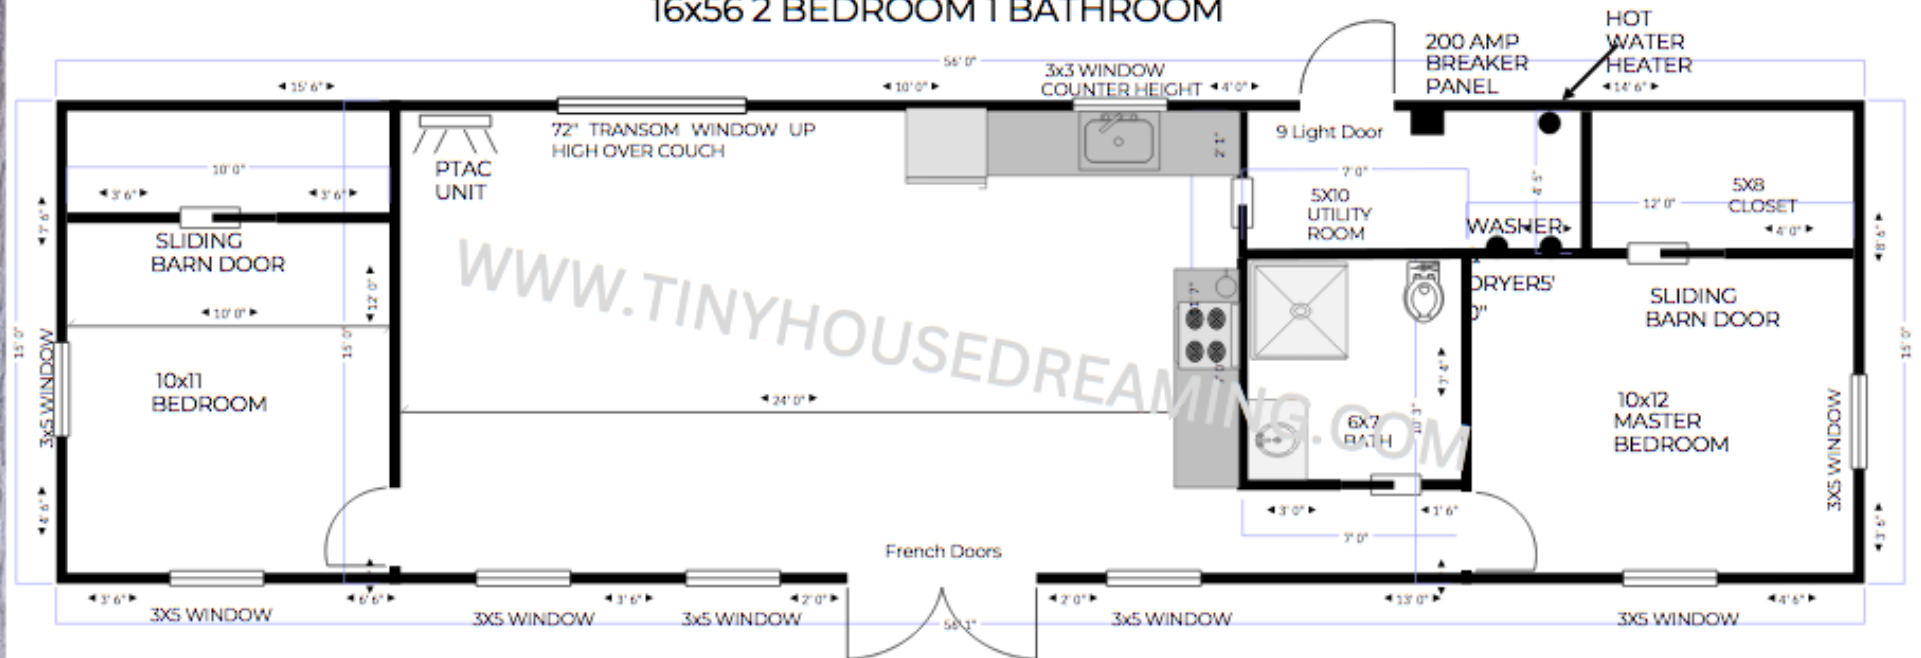

## THE BIG DOG 16x56 2 BEDROOM 1 BATHROOM

\*\*WE CAN USE THIS FLOOR PLAN IN ANY OTHER MODEL \*\*WE CAN ALSO ADJUST TO FIT BUILDINGS IN OTHER SIZES

\*\*IF YOU LIKE THE BUILDING BUT NOT THE FLOOR PLAN WE CAN DESIGN YOURS FROM SCRATCH!